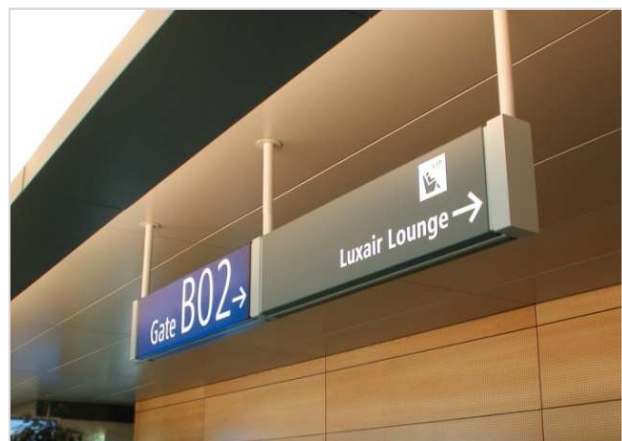

PROPERTY SIGNAGE – WAYFINDING SYSTEMS

FORSTER, a European company headquartered in Austria, offers comprehensive solutions for property signage, wayfinding and orientation systems. Our more than 750 employees offer continuous support from the planning phase over manufacturing of the signage system to final installation. Over the last 50 years, Forster has developed a large selection of standardized products while still keeping full flexibility to cater for individual client’s needs and providing individual customized solutions.

Our inhouse-manufacturing capabilities are state-of-the art and enable us to work with almost any required material. Deep vertical and horizontal integration and our own tool-making division allow us to leverage on several production technologies within the group, as for instance:

- Surface treatment
- Welding robots
- All sorts of printing processes and foil processing
- Electronic engineering
- Plastics processing